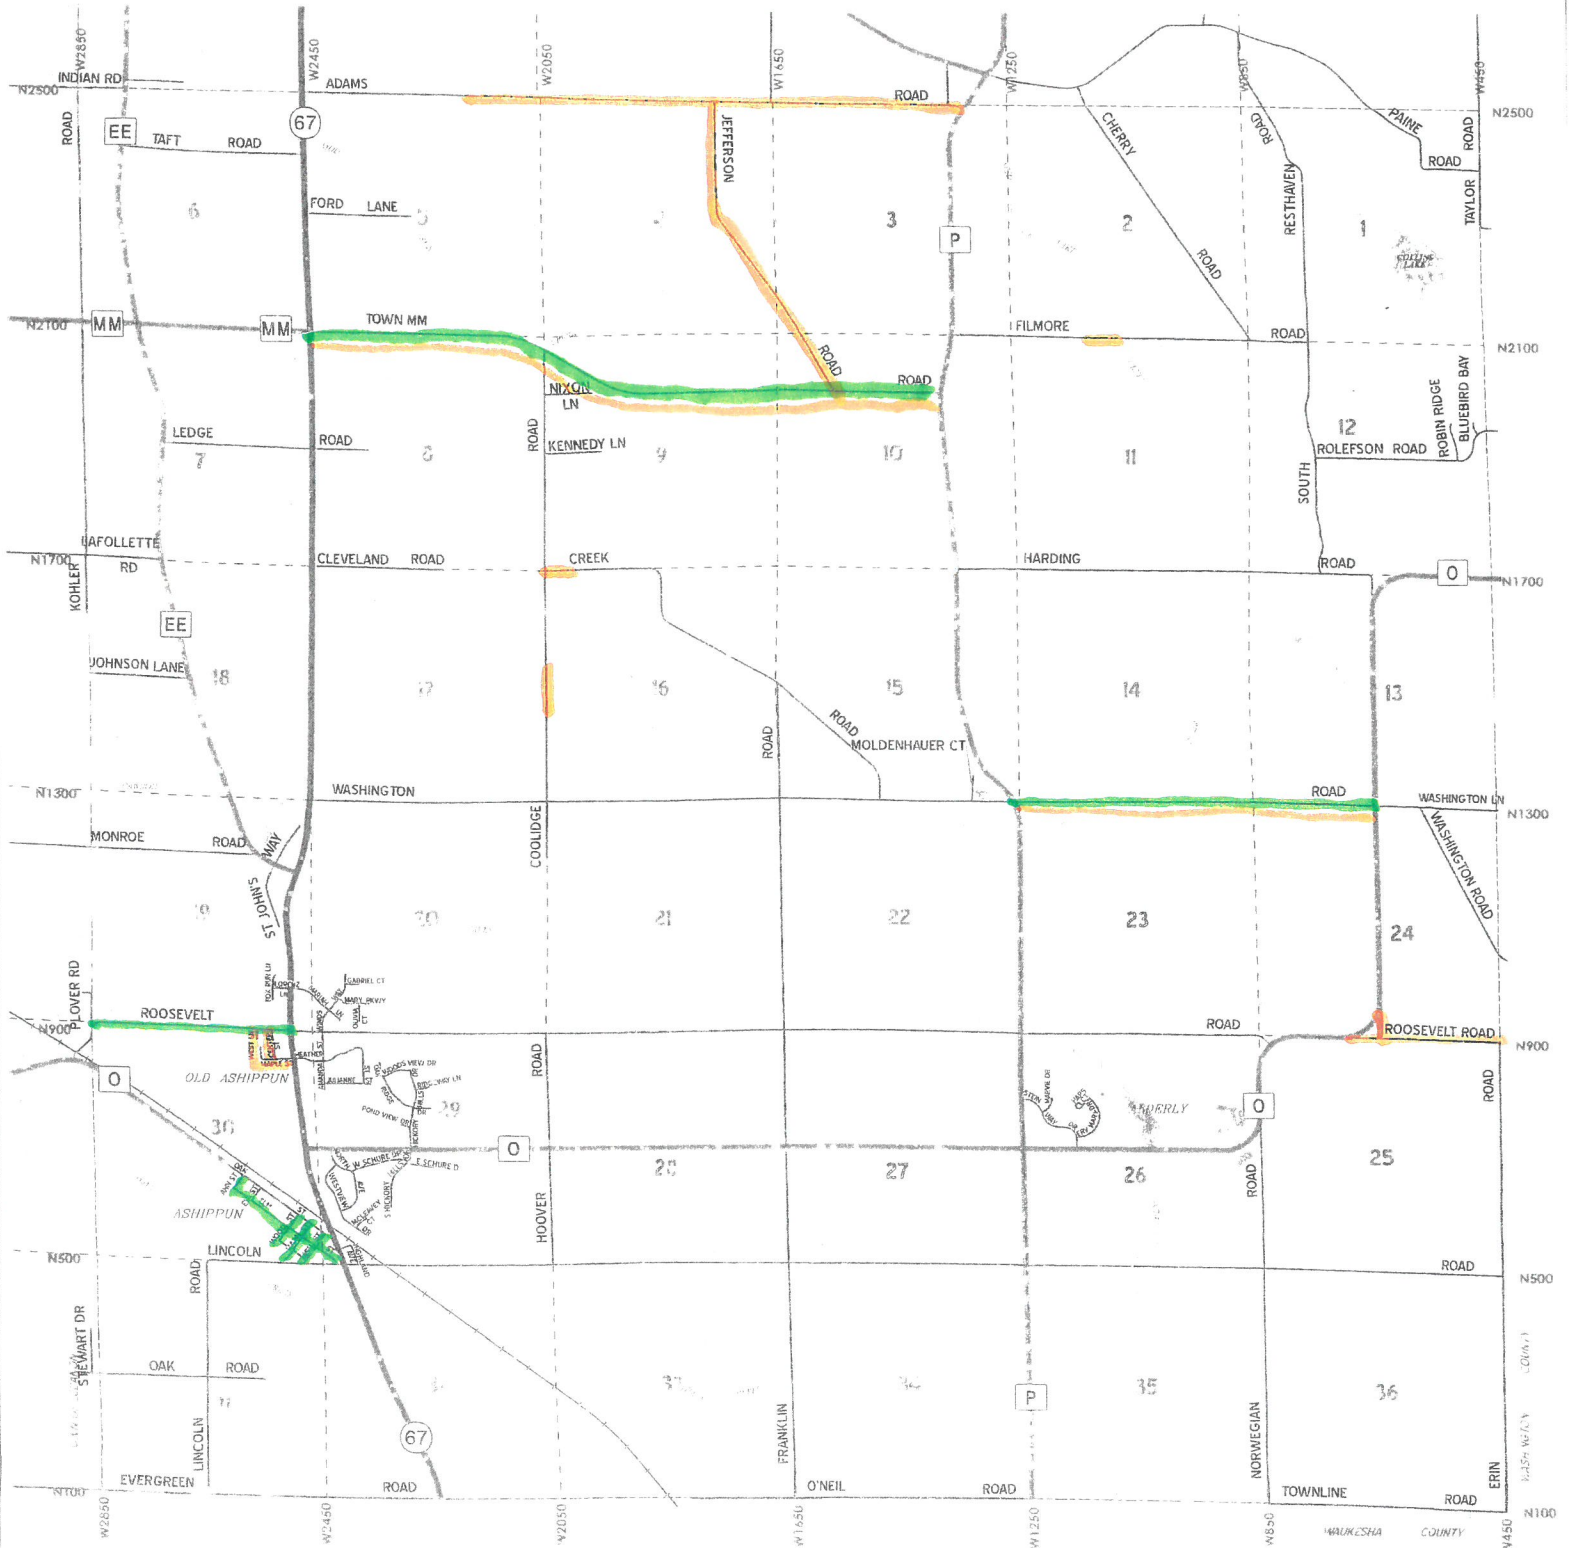

Town of Ashippun Dodge County, Wisconsin

2021 ROAD WORK COMPLETED

2022 UPCOMING ROAD WORK

2021 ROAD WORK COMPLETED

2022 UPCOMING ROAD WORK