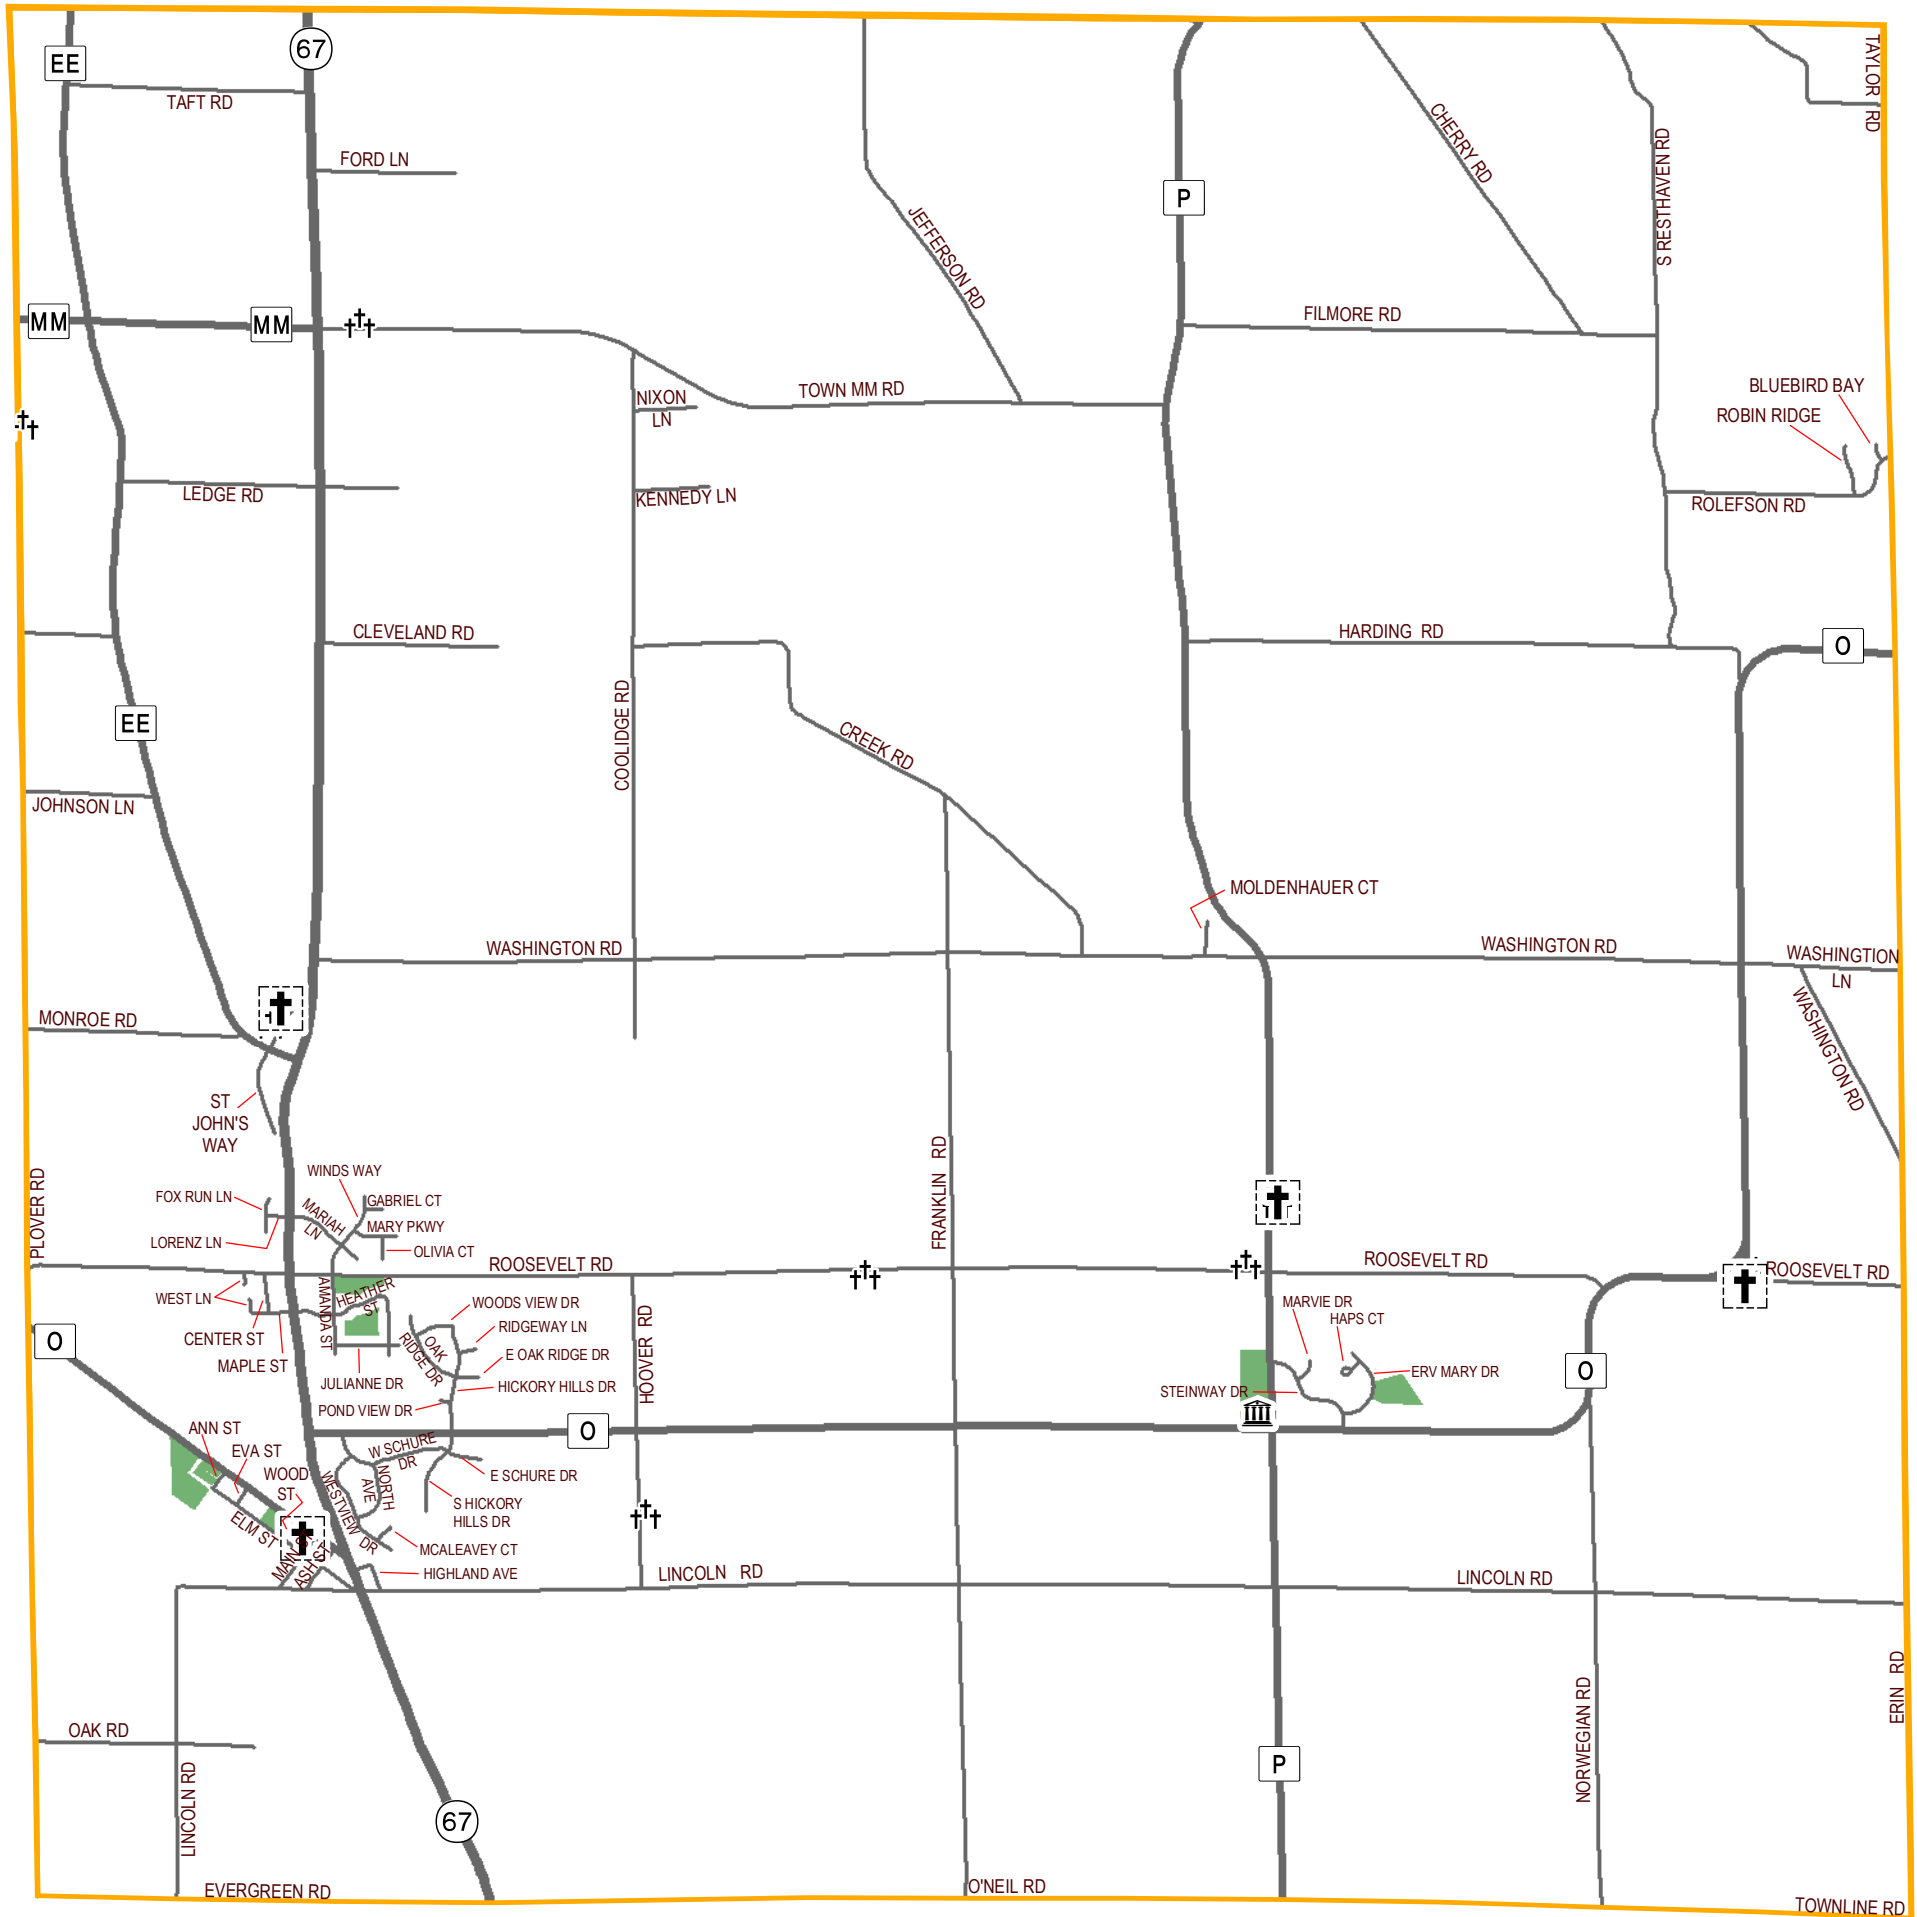

TOWN OF ASHIPGUN

Dodge County, WI

-  Churches
-  Cemeteries
-  Town Hall
-  Town Parks