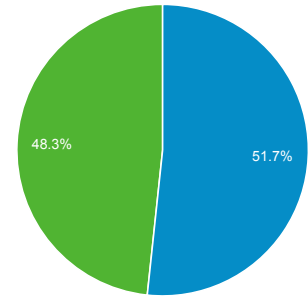

Jan 1, 2013 - May 5, 2013

Audience Overview

100.00% of visits

Overview

1,861 people visited this site

■ New Visitor ■ Returning Visitor

Language	Visits	% Visits
1. en-us	3,197	96.91%
2. en	74	2.24%
3. en-gb	10	0.30%
4. es-es	3	0.09%
5. c	2	0.06%
6. en_us	2	0.06%
7. *30775594307752e1307755a430775578307753f0	1	0.03%
8. *30790cc430790a1130790cd430790ca830790b20	1	0.03%
9. es	1	0.03%
10. fr	1	0.03%