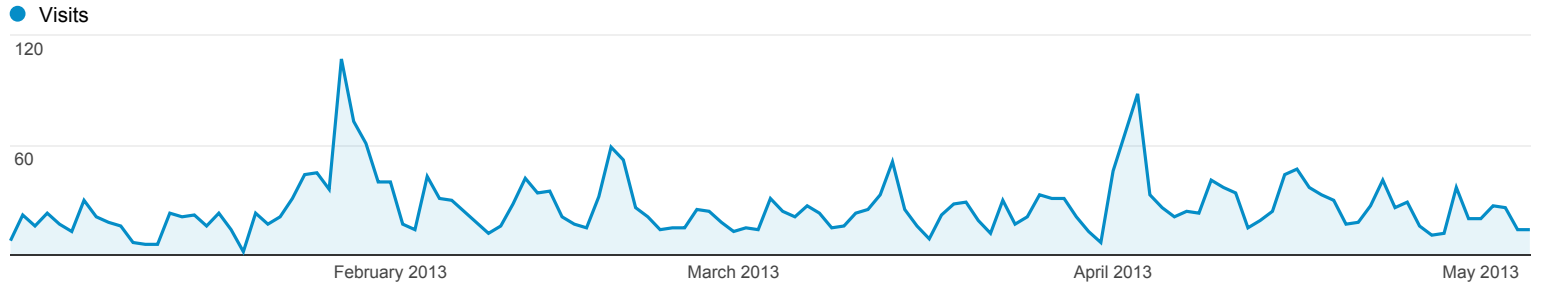

Jan 1, 2013 - May 5, 2013

Audience Overview

100.00% of visits

Overview

1,861 people visited this site

■ New Visitor ■ Returning Visitor

Language	Visits	% Visits
1. en-us	3,197	96.91%
2. en	74	2.24%
3. en-gb	10	0.30%
4. es-es	3	0.09%
5. c	2	0.06%
6. en_us	2	0.06%
7. *30775594307752e1307755a430775578307753f0	1	0.03%
8. *30790cc430790a1130790cd430790ca830790b20	1	0.03%
9. es	1	0.03%
10. fr	1	0.03%